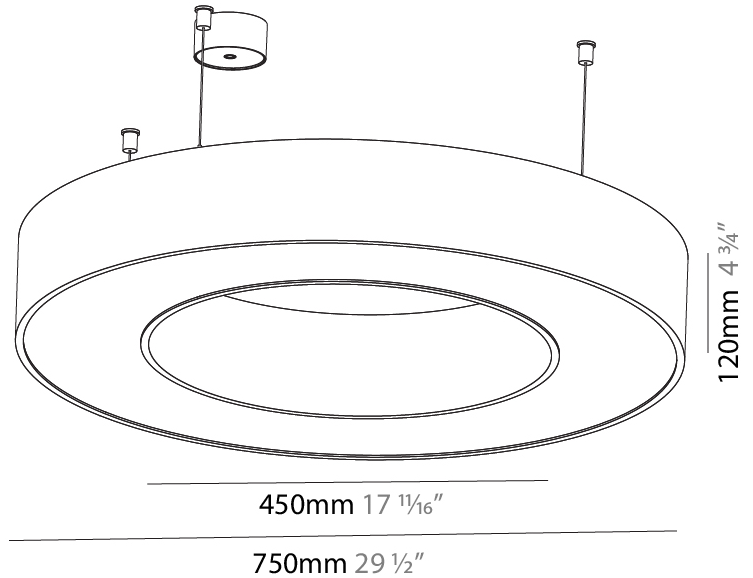

GENERAL

Series: Glorious
Subseries: Glorious
Brand: Prolight
Division: Architectural
Mounting Type: Suspension
Mounting Location: Ceiling
Subcategory: Ambient

PHYSICAL

Shape: Round
Diameter (mm): 750
Diameter (in): 29 1/2
Height (mm): 120
Height (in): 4 3/4
Max. Overall Height (mm): 2120
Max. Overall Height (in): 83 7/16
Light Distribution: Direct
Weight (kg): 7.062
Weight (lbs): 15.56
Diffuser: [PMMA - Opal or Micro-Prism](#)
Fixture Finish: [SSR / BKV / CWI / CRY / HAB / LAG / UFT / ITA / RUA / RUR / MIC / FTG / MYG / TWT / LOD / PUS / FRO / FUP / KIA / POP / BLS / SPG / MEY / GOH / GUM / CHC / COM / ABZ / JAG / OBR / MOS / ROR](#)
Fixture Material: Aluminum

ELECTRICAL

Lamp Type: LED (Zhaga Standard)
Input Wattage (W): 30
Total Output Wattage (W): 24 / 19.2 (3500K)
Dimming: [Non-Dimming / Phase Dimming (120Vac only) / 0-10V Dimming](#)
Driver Included: Yes
Driver Location: Integrated
Driver Type: Constant Current
Driver Class: Class 2
Input Voltage (V): 120 - 277
Constant Current (MA): 350 / 600 (3500K)

LED

Color Temperature (°K): [3000 / 3500 / 4000](#)
Max. Delivered Lumen (lm): 2770 / 2862 / 2920
CRI: >80 CRI
Efficiency (%): 65
Lamp Life (hrs): 50000

OPTICAL

RATINGS AND CERTIFICATIONS

Certified By: Certified for North American Standards
IP rating: IP20